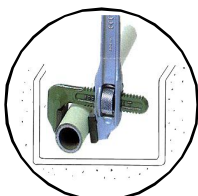

NO. S 1-26 "HIT" PIPE WRENCH WITH ALL DROP-FORGED ALUMINIUM ALLOY BODY

HIT U-frame heavy-duty wrenches are the strongest available tools of this type. Handle and full floating hook jaws are made of drop-forged special aluminium alloy and almost 50% lighter than steel or malleable handle pipe wrenches.

Drop-Forged Steel Handle
10" - 18"

Drop-Forged Aluminium Handle
24" - 36"

NO. S 1-27 "HIT" MULTI-PURPOSE WRENCH

Newly designed pipe wrench for multi-purpose use. Easy action on narrow spaces and corners. Size 10" to 18" made of forged steel body and sizes 24" & 36" made of forged aluminium body for less weight.

AOP-450

NO. S 1-28 "HIT" OFFSET WRENCH WITH ALUMINIUM HANDLE

Drop forged aluminium alloy body and steel hook and heel jaws.

Item No.	Length (mm)	Capacity (mm)	Wt (g)	Packing (pcs/box)	Price (pc)
001-28-AOP450	450 (18")	76	1200	2	