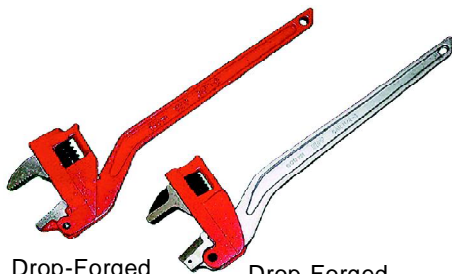

"HIT" INDUSTRIAL TOOLS - Japan

NO. S 1-25 "HIT" PIPE WRENCH WITH ALL DROP-FORGED STEEL HANDLE

HIT U-type all drop-forged steel heavy duty pipe wrench. Won't break or warp. Meet Japan Industrial Standard JIS B 4606 PER No. 657. Exceed USA Federal Specification No. GGG-W-651c, Type II Class A Heavy duty.

NO. S 1-26 "HIT" PIPE WRENCH WITH ALL DROP-FORGED ALUMINIUM ALLOY BODY

HIT U-frame heavy-duty wrenches are the strongest available tools of this type. Handle and full floating hook jaws are made of drop-forged special aluminium alloy and almost 50% lighter than steel or malleable handle pipe wrenches.

Drop-Forged Steel Handle
10" - 18"

Drop-Forged Aluminium Handle
24" - 36"

NO. S 1-27 "HIT" MULTI-PURPOSE WRENCH

Newly designed pipe wrench for multi-purpose use. Easy action on narrow spaces and corners. Size 10" to 18" made of forged steel body and sizes 24" & 36" made of forged aluminium body for less weight.

AOP-450

NO. S 1-28 "HIT" OFFSET WRENCH WITH ALUMINIUM HANDLE

Drop forged aluminium alloy body and steel hook and heel jaws.

Item No.	Length (mm)	Capacity (mm)	Wt (g)	Packing (pcs/box)	Price (pc)
001-28-AOP450	450 (18")	76	1200	2	