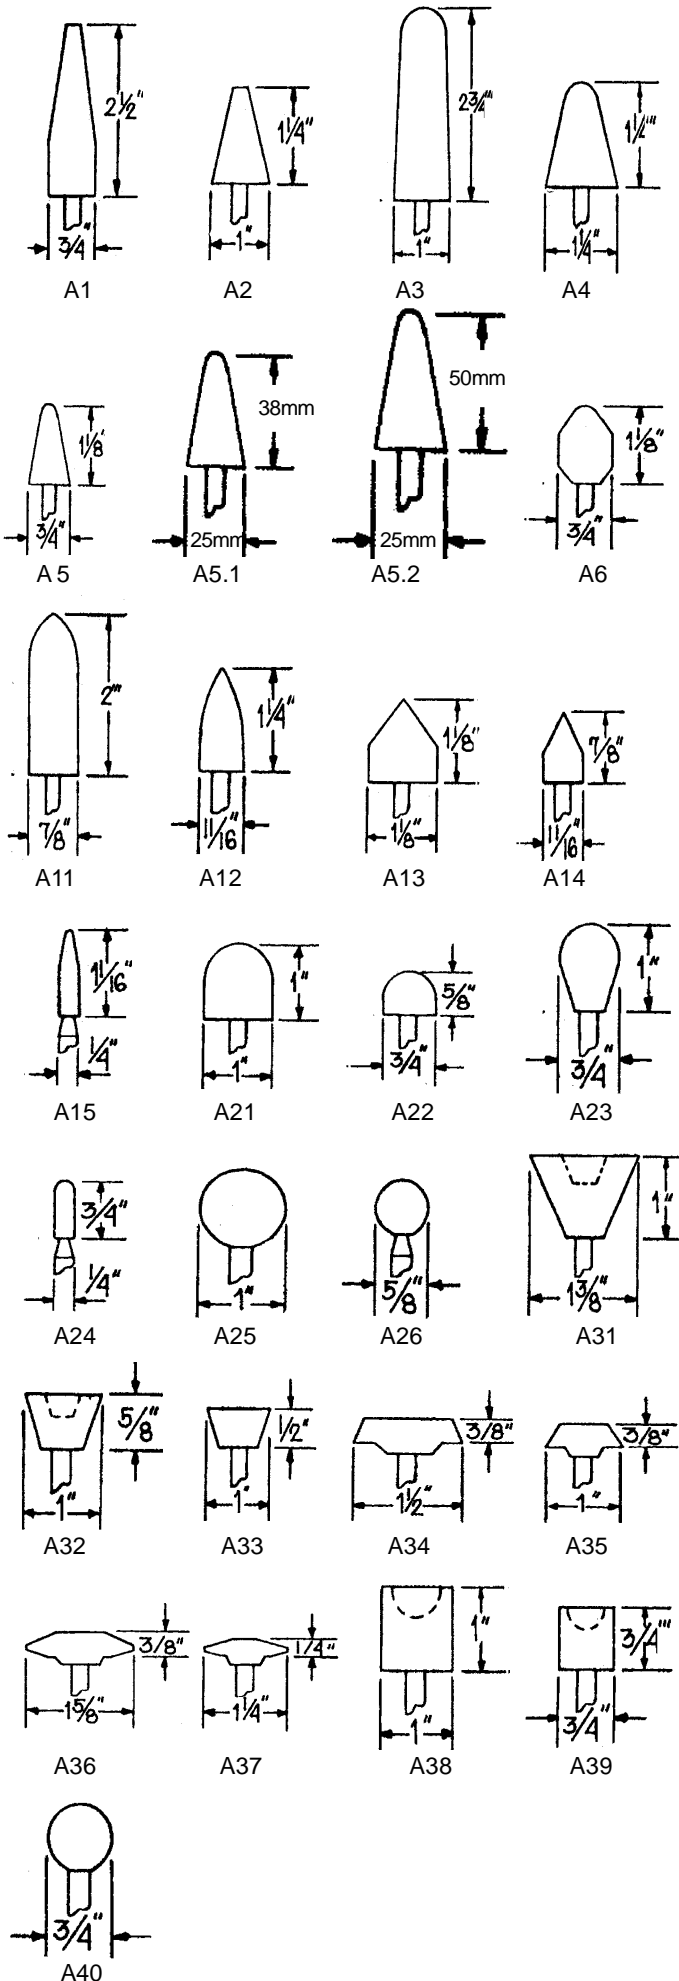

# "MODERN" / "ANCHOR" MOUNTED POINTS

## NO. S 109-2 "MODERN" (USA) / "ANCHOR" (TAIWAN) MOUNTED POINT - A SERIES

These aluminium oxide mounted points come with standard 1/4" shank.

Modern Brand - Brown colour  
Anchor Brand - Pink colour

Item No.	Model No.	Base Dia.	Height	Price (pc)
109-02-A01	A 1	3/4"	2-1/2"	
109-02-A02	A 2	25mm	32mm	
109-02-A03	A 3	1"	2-3/4"	
109-02-A04	A 4	1-1/4"	1-1/4"	
109-02-A05	A 5	19mm	28mm	
109-02-A051	A 5.1	25mm	38mm	
109-02-A052	A 5.2	25mm	50mm	
109-02-A06	A 6	3/4"	1-1/8"	
109-02-A11	A11	7/8"	2"	
109-02-A12	A12	11/16"	1-1/4"	
109-02-A13	A13	1-1/8"	1-1/8"	
109-02-A14	A14	11/16"	7/8"	
109-02-A15	A15	1/4"	1-1/16"	
109-02-A21	A21	25mm	25mm	
109-02-A22	A22	3/4"	5/8"	
109-02-A23	A23	3/4"	1"	
109-02-A24	A24	1/4"	3/4"	
109-02-A25	A25	1"	1"	
109-02-A26	A26	5/8"	5/8"	
109-02-A31	A31	1-3/8"	1"	
109-02-A32	A32	1"	5/8"	
109-02-A33	A33	1"	1/2"	
109-02-A34	A34	38mm	10mm	
109-02-A35	A35	1"	3/8"	
109-02-A36	A36	1-5/8"	3/8"	
109-02-A37	A37	1-1/4"	1/4"	
109-02-A38	A38	25mm	25mm	
109-02-A39	A39	19mm	19mm	
109-02-A40	A40	3/4"	3/4"	