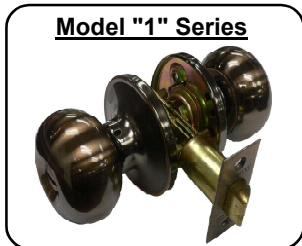

## Model "1" Series

Backset : 60mm or 60 / 70mm

### NO. S 140-1 "FAULTLESS" CYLINDRICAL DOOR LOCK SET MODEL "1" SERIES

Item No.	Model No.	Function	Finish	Packing	Price (pc)
140-01-T1910B	T1910	Privacy	Antique Copper	Box	

Packing : 24 pcs/carton